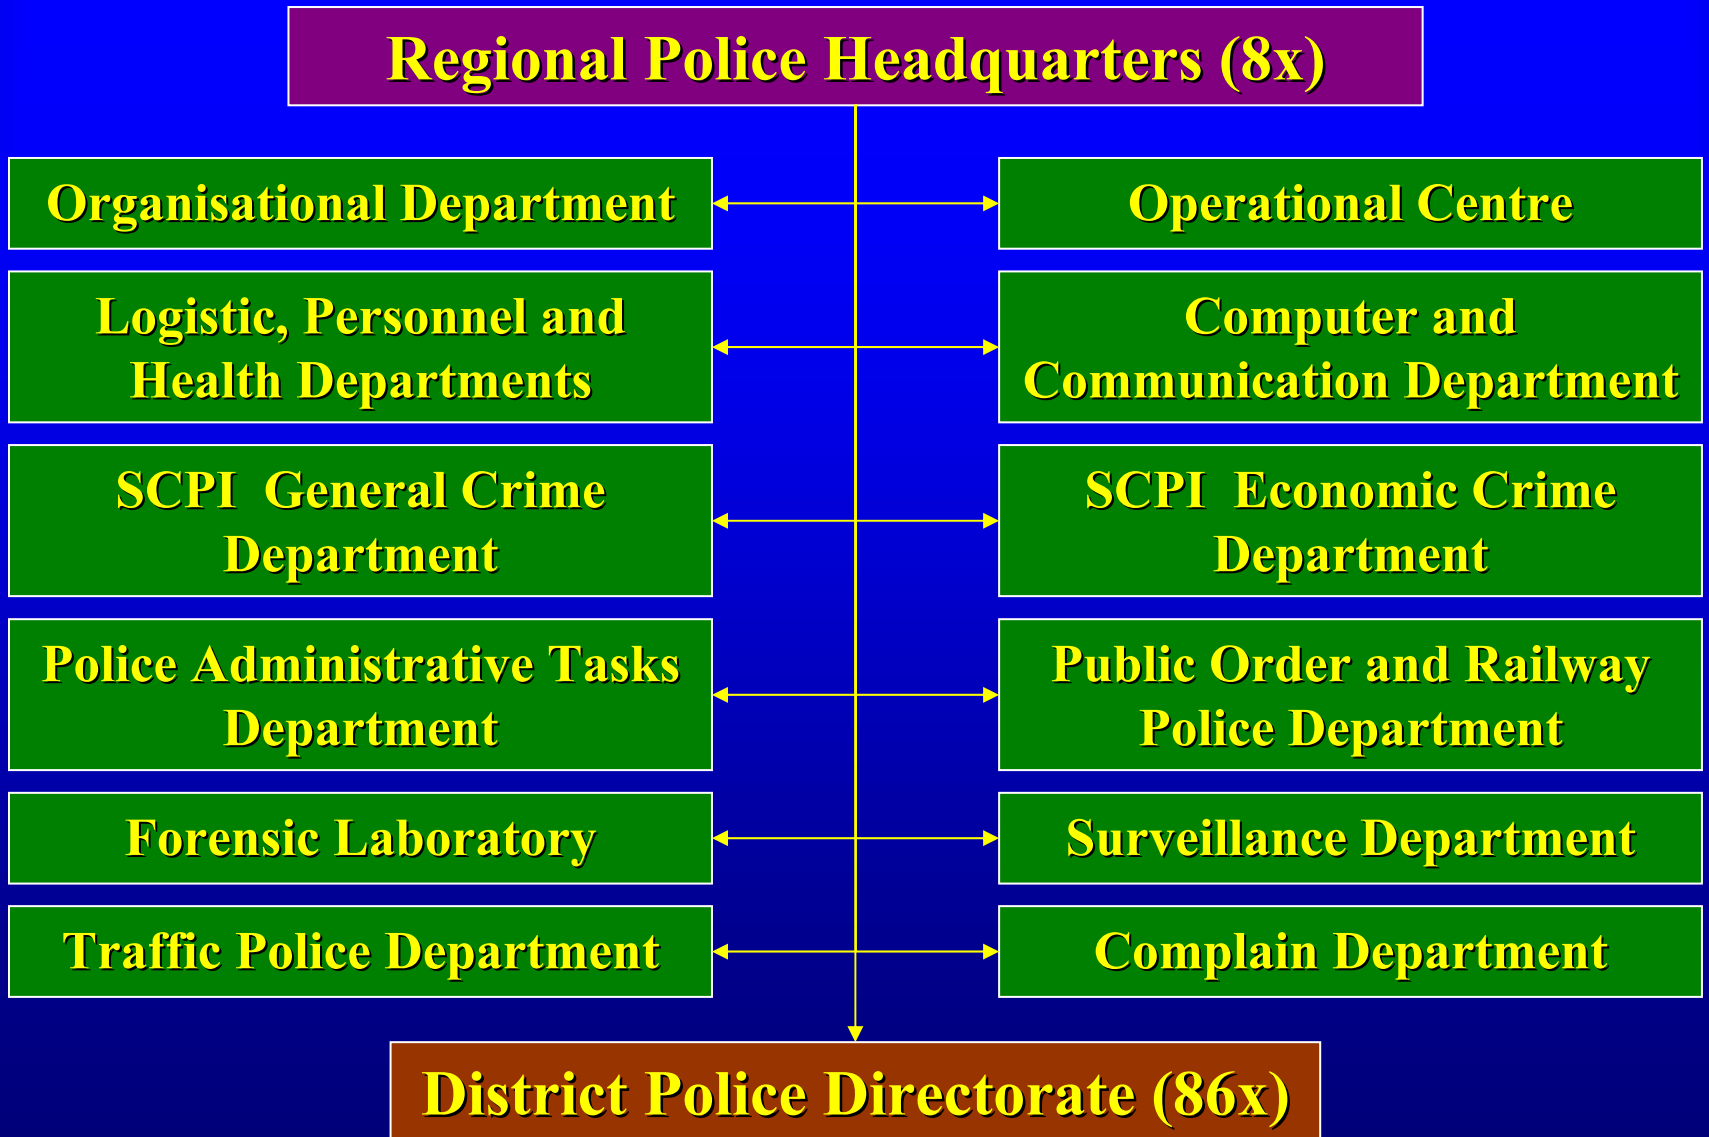

Regional Police Headquarters (8x)

Organisational Department

Operational Centre

**Logistic, Personnel and
Health Departments**

**Computer and
Communication Department**

**SCPI General Crime
Department**

**SCPI Economic Crime
Department**

**Police Administrative Tasks
Department**

**Public Order and Railway
Police Department**

Forensic Laboratory

Surveillance Department

Traffic Police Department

Complain Department

District Police Directorate (86x)

**SCPI Economic Crime
Section**

Traffic Police Section

Complain Section

Local Detachment (620x)

Railway Detachment (17x)

Patrol Detachment (25x)

River Detachment (4x)

Highway Detachment (13x)